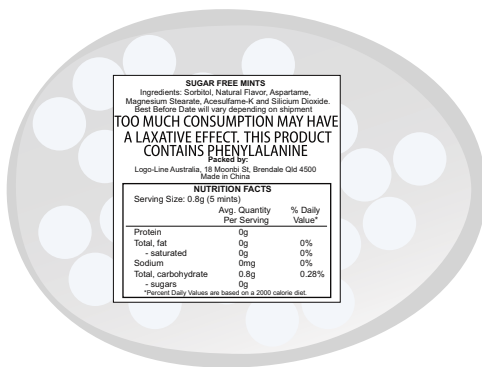

LL062 - Egg Shape Sugar Free Breath Mints - Clear

Statutory Ingredients label is adhered to back.

Print Area: 32mm Diameter
Actual print size: xxmmL x xxmmH

Print Area: 39mmL x 29mmH
Actual print size: xxmmL x xxmmH